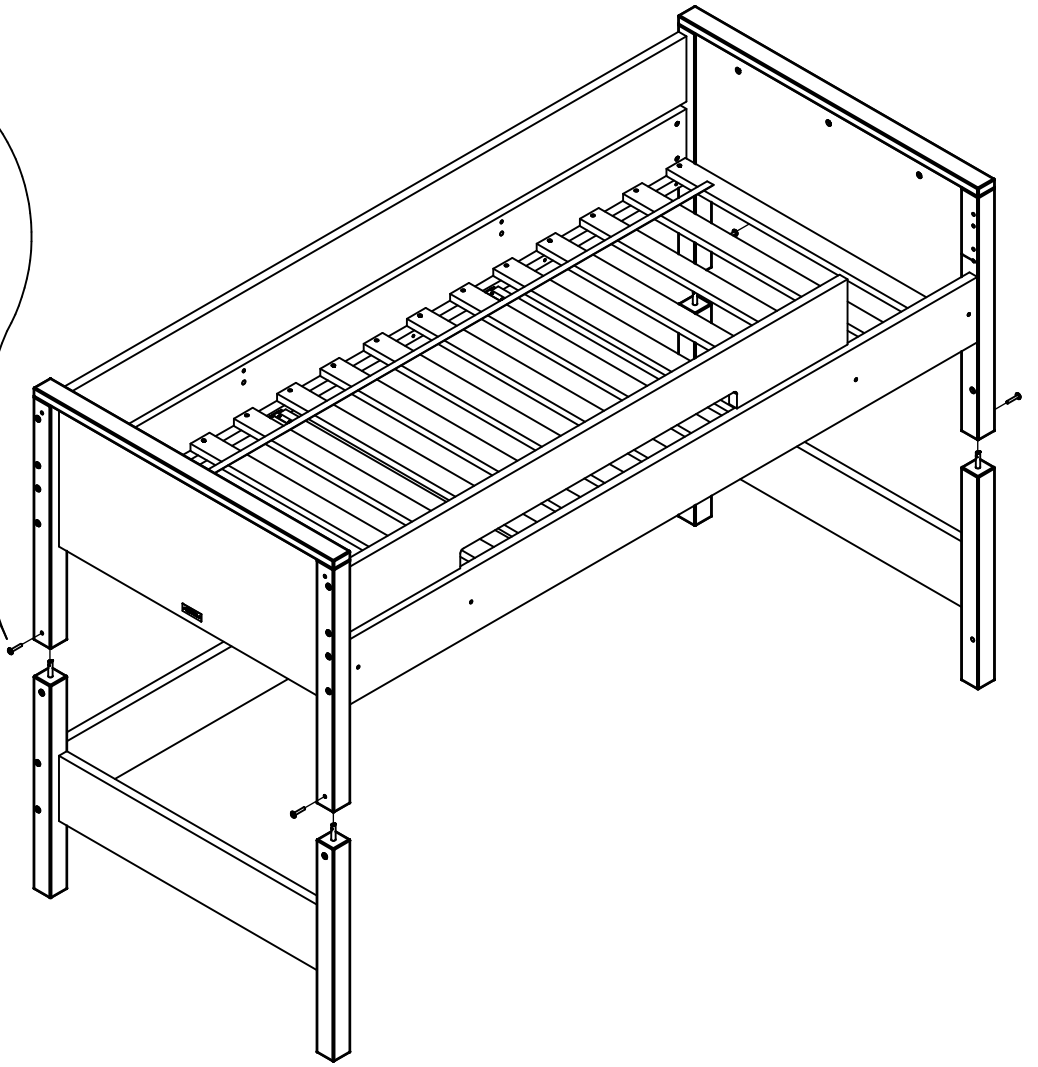

UK
NL
D
F
ESP

MODEL : COMBIFLEX
TYPE : SUPPORTSET HHS
COLOUR : WHITE
ART.CODE : 420146.11.

Distributor:

BOPITA
Edisonweg 3, 6662 NW Elst
The Netherlands

www.bopita.com

20.02.2012.

A 	B 	C 	D 	E 	F 
M6X100 4X	M6 4X	M6X35 8X	4X	Ø8X40 4X	4X 1X
artcode: 441028	artcode: 442004	artcode: 441013	artcode: 442013	artcode:	artcode: 445001