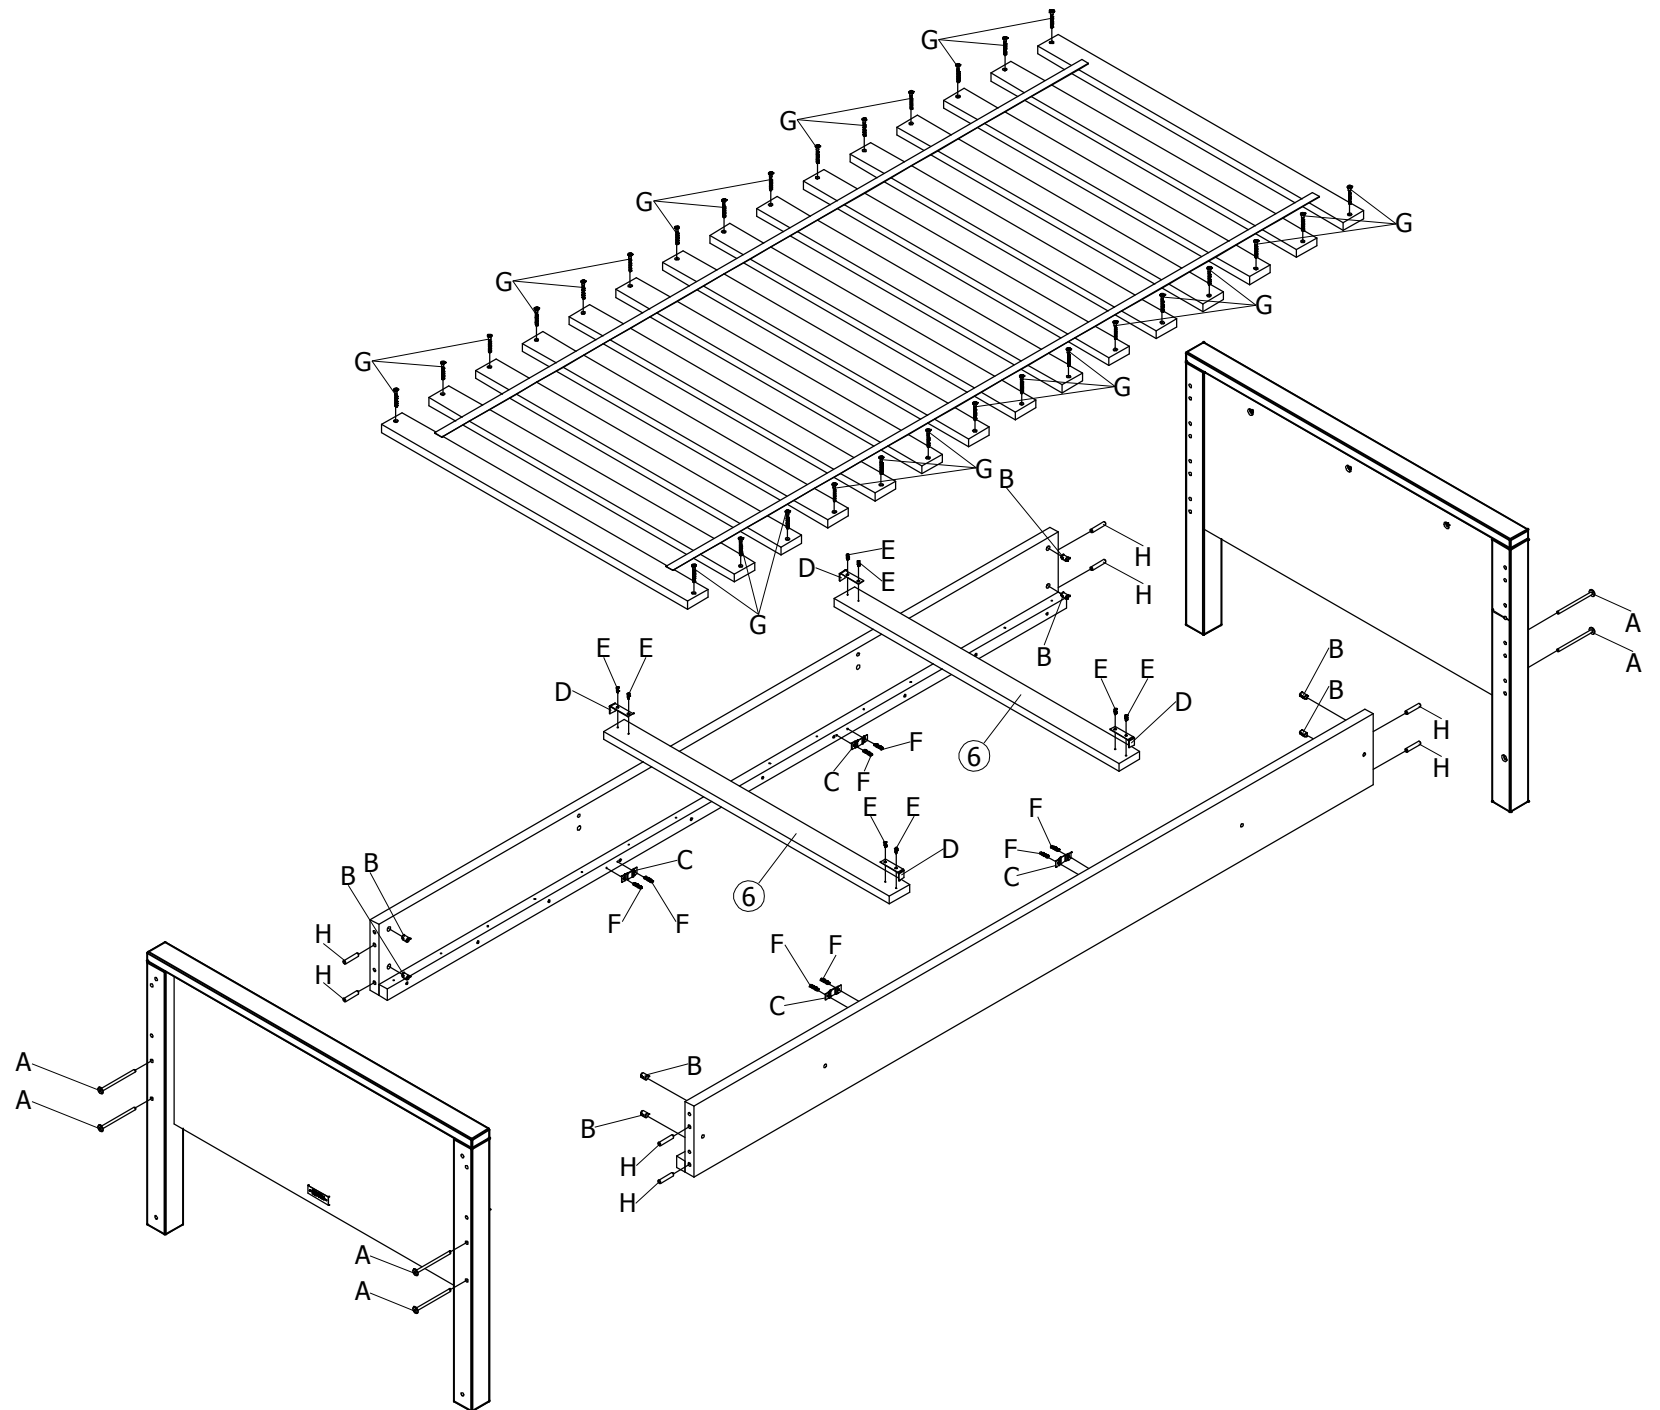

A M6X100 8X artcode:441028	B M6 8X artcode:442004
C 4X artcode:446107	D 4X artcode:446108
E 3,5X16 8X artcode:431006	F 3,5x25 8X artcode:431008
G 5X40 30X artcode:431034	H Ø8X40 8X artcode:
I 1X artcode:445001