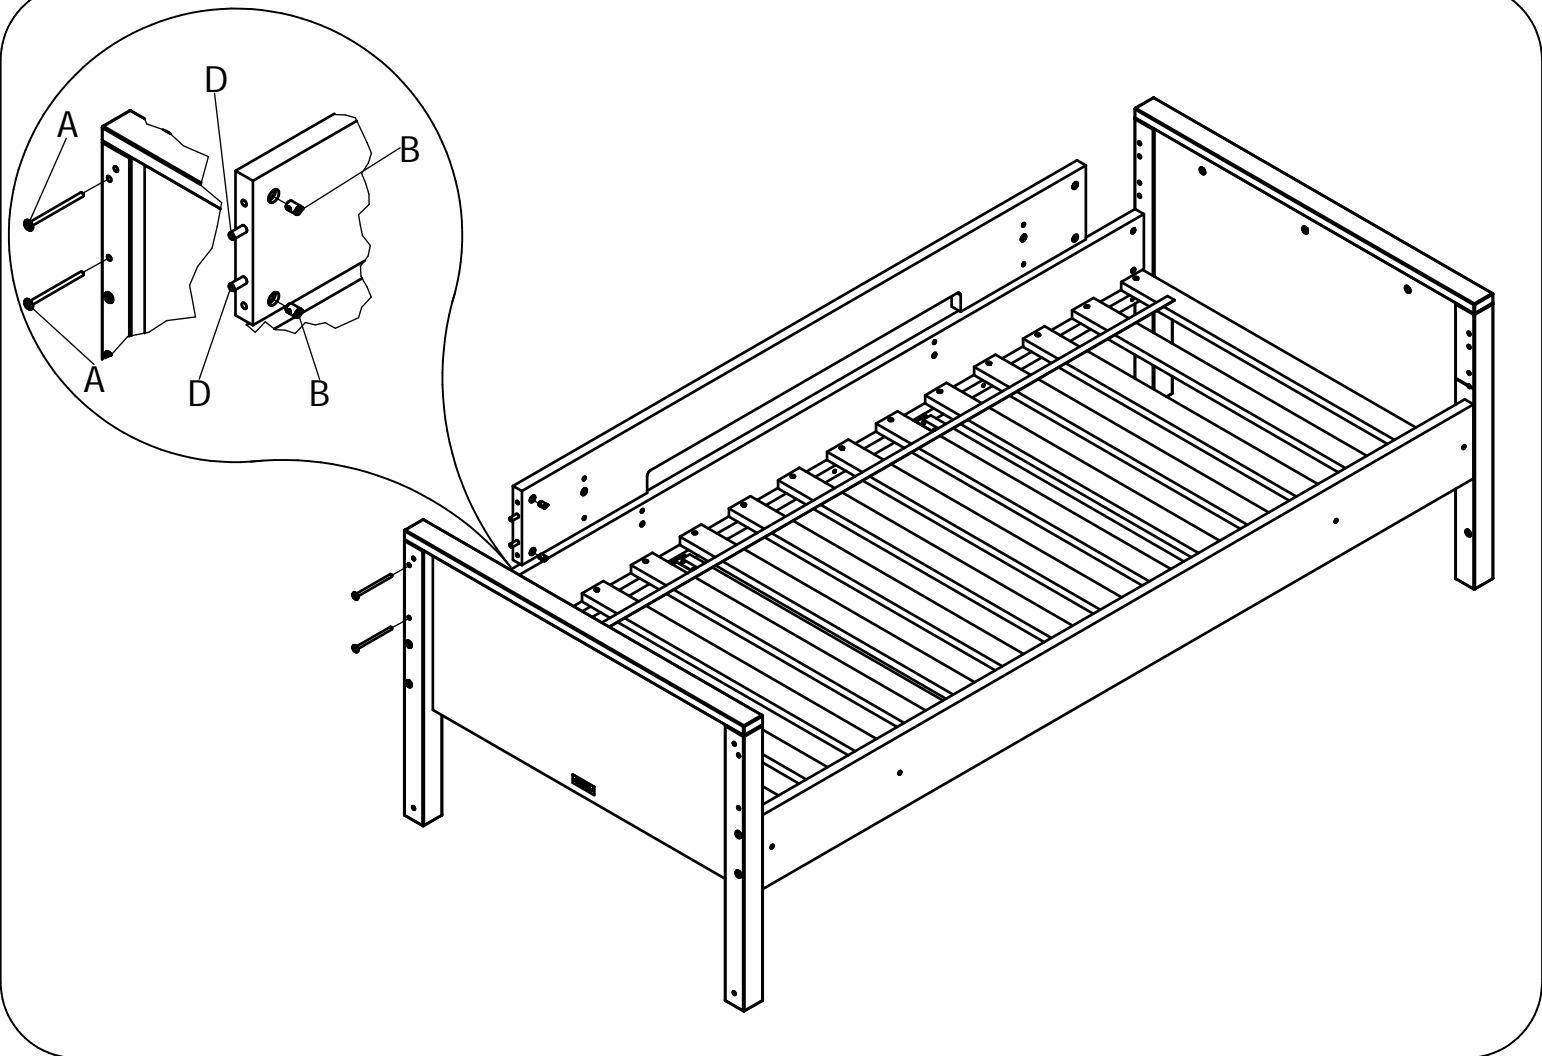

A 	B 	C 	D 	E 	F
M6X100 2X	M6 2X	M6X35 2X	Ø8X40 5X	1X	1X
artcode: 441028	artcode: 442004	artcode: 441013	artcode:	artcode:	artcode: 445001