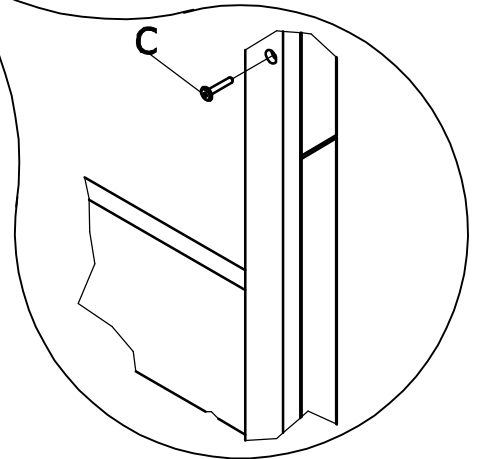

M6X100 2X artcode: 441028	M6 2X artcode: 442004	M6X35 6X artcode: 441013	Ø8X40 4X artcode:	1X artcode: 445001