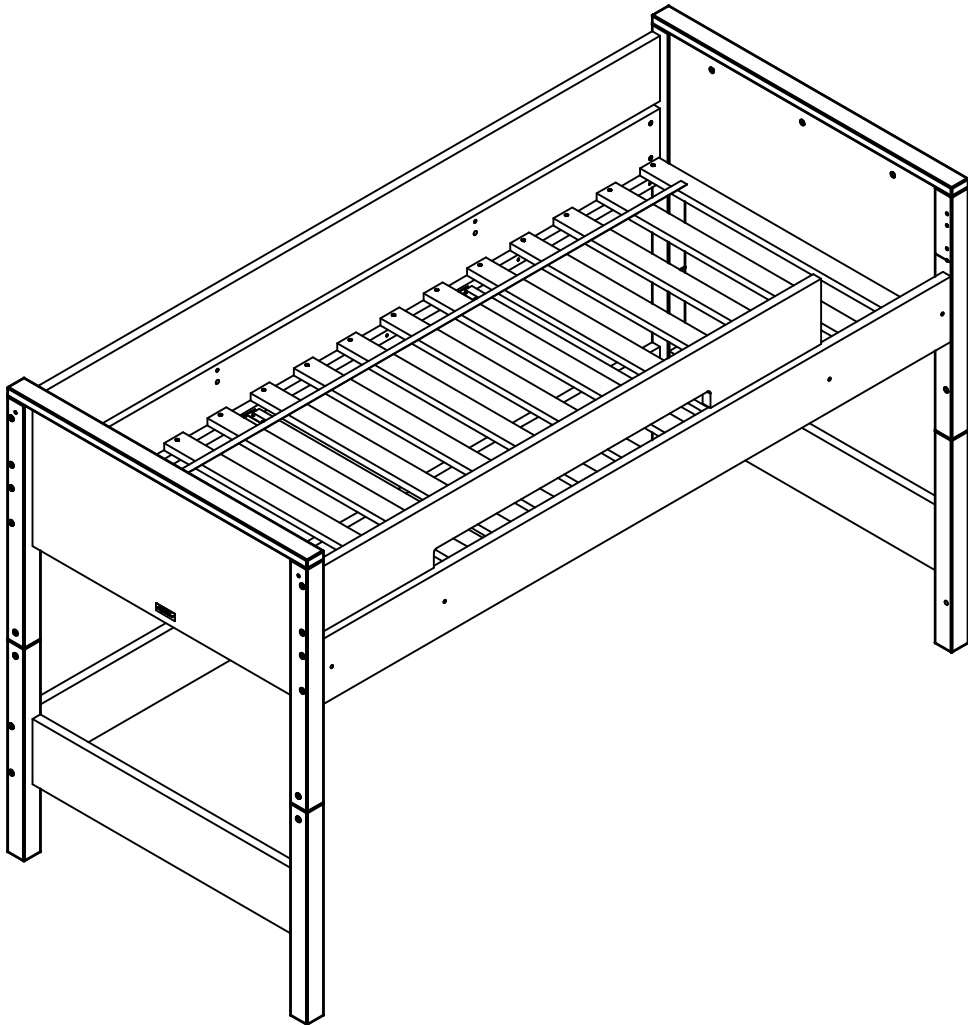

UK
NL
D
F
ESP

MODEL : COMBIFLEX
TYPE : SUPPORTSET HHS
COLOUR : WHITE
ART.CODE : 420146.11.

Distributor:

BOPITA
Edisonweg 3, 6662 NW Elst
The Netherlands

www.bopita.com

20.02.2012.

A 	B 	C 	D 	E 	F 
M6X100 4X	M6 4X	M6X35 8X	4X	Ø8X40 4X	4X 1X
artcode: 441028	artcode: 442004	artcode: 441013	artcode: 442013	artcode:	artcode: 445001