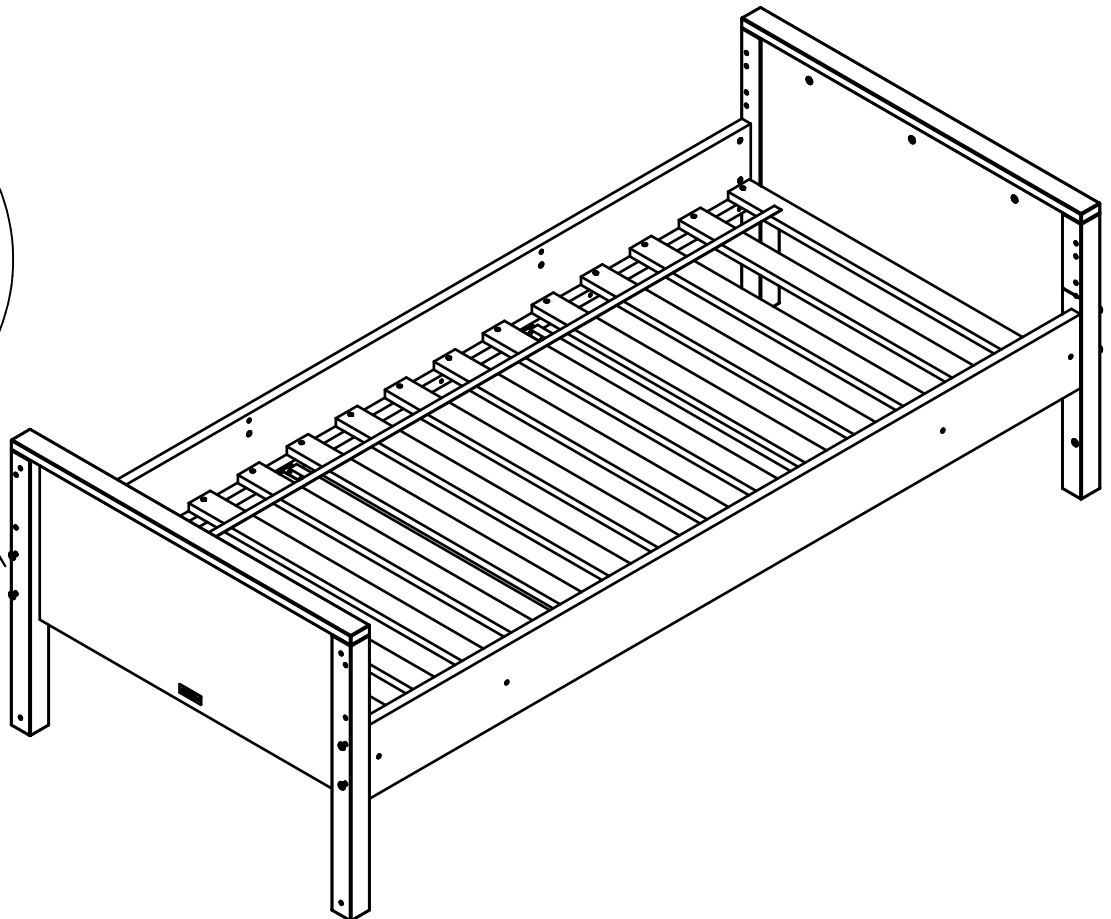

A 	B 	C 	D
M6X100 4X	M6 4X	Ø8X30 4X	1X
artcode: 441028	artcode: 442004	artcode:	artcode: 445001