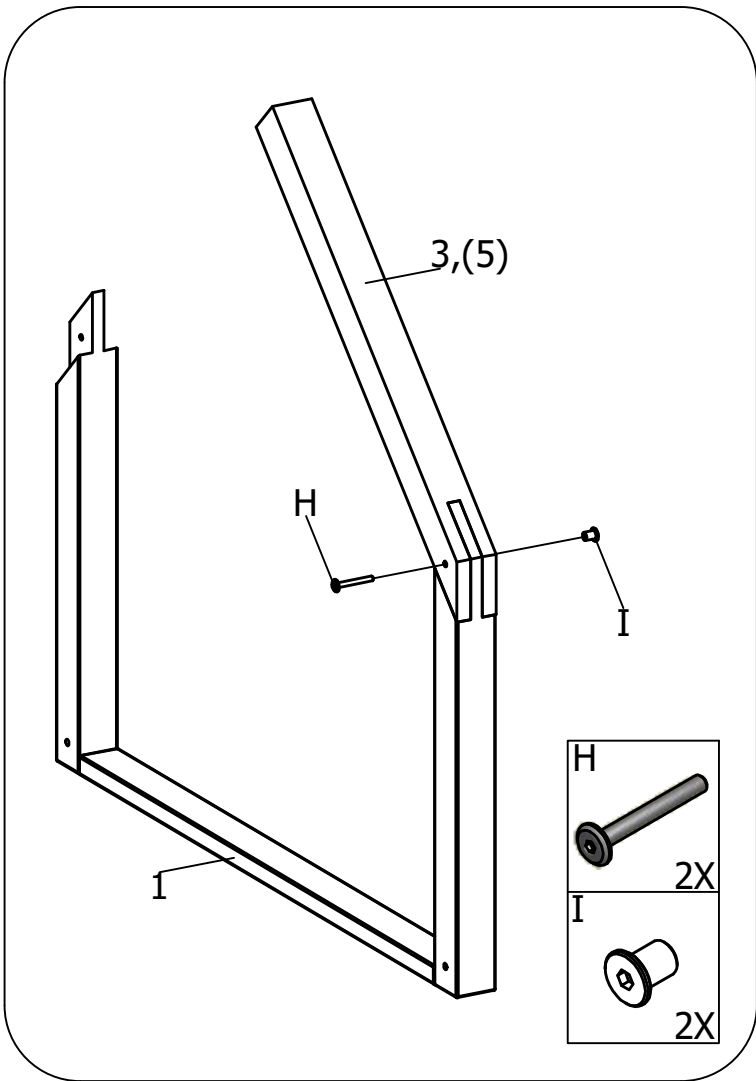

bopita®

ASSEMBLY INSTRUCTION
MONTAGE HANDLEIDING
MONTAGE ANLEITUNG
NOTICE DE MONTAGE
MANUAL DE MONTAJE

UK
NL
D
F
ESP

MODEL : COMBIFLEX
TYPE : HOME SET
COLOUR : WHITE
ART.CODE : 476146.11.

Distributor:

BOPITA
Edisonweg 3, 6662 NW Elst
The Netherlands

www.bopita.com

23.04.2019.

A	B	C	D	E	F
					
6X M6	6X M6	8X M6X35	4X Ø8X40	4X Ø6X30	2X
artcode: 444003	artcode: 444004	artcode: 441013	artcode: 442013	artcode:	artcode:
G	H	I	J	K	
					
M6X70 4X	M6X50 4X	M6 4X	SW4 1X	SW5 1X	
artcode: 441019	artcode: 441016	artcode: 442009	artcode: 445001	artcode: 445002	

OK!

NOT OK!

bopita®

ASSEMBLY INSTRUCTION
MONTAGE HANDLEIDING
MONTAGE ANLEITUNG
NOTICE DE MONTAGE
MANUAL DE MONTAJE

UK
NL
D
F
ESP

MODEL : COMBIFLEX
TYPE : BACKSIDE STRAIGHT
COLOUR : WHITE
ART.CODE : 410146.11.