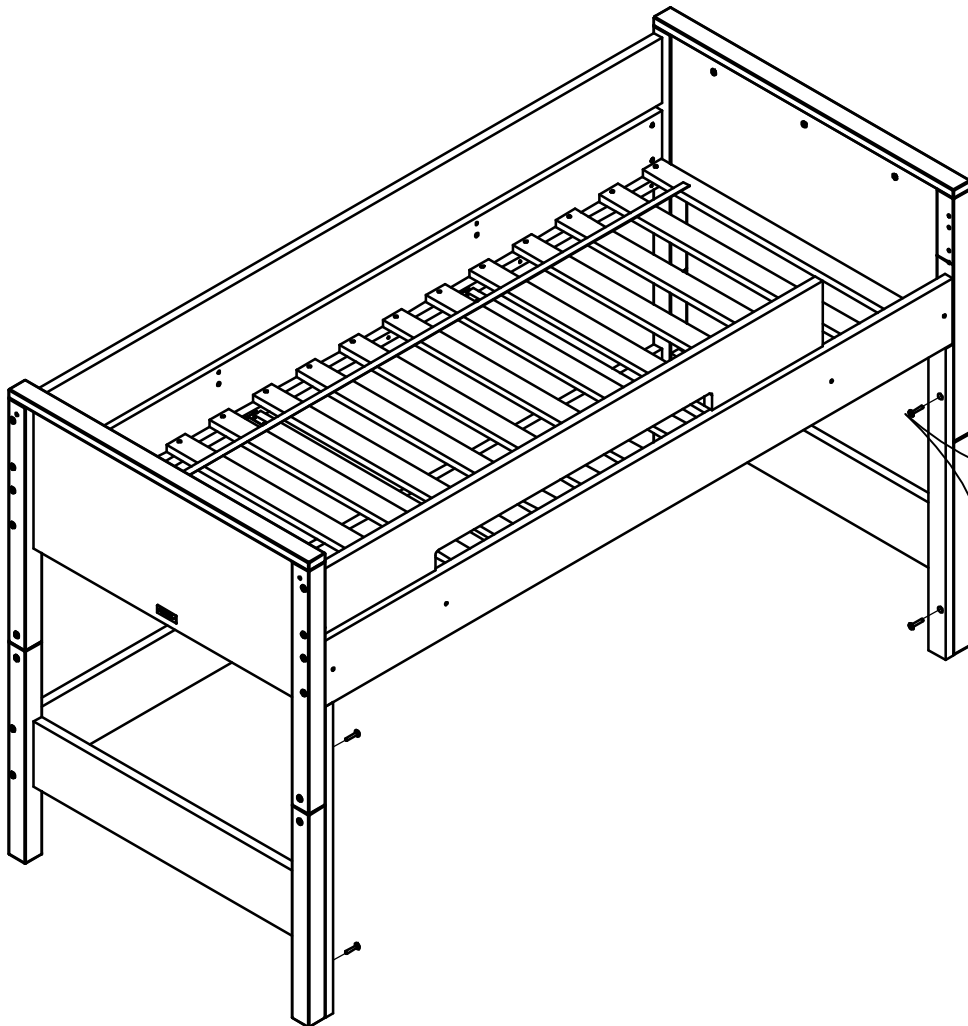

M6X100 2X artcode: 441028	M6 2X artcode: 442004	M6X35 6X artcode: 441013	Ø8X40 4X artcode:	1X artcode: 445001