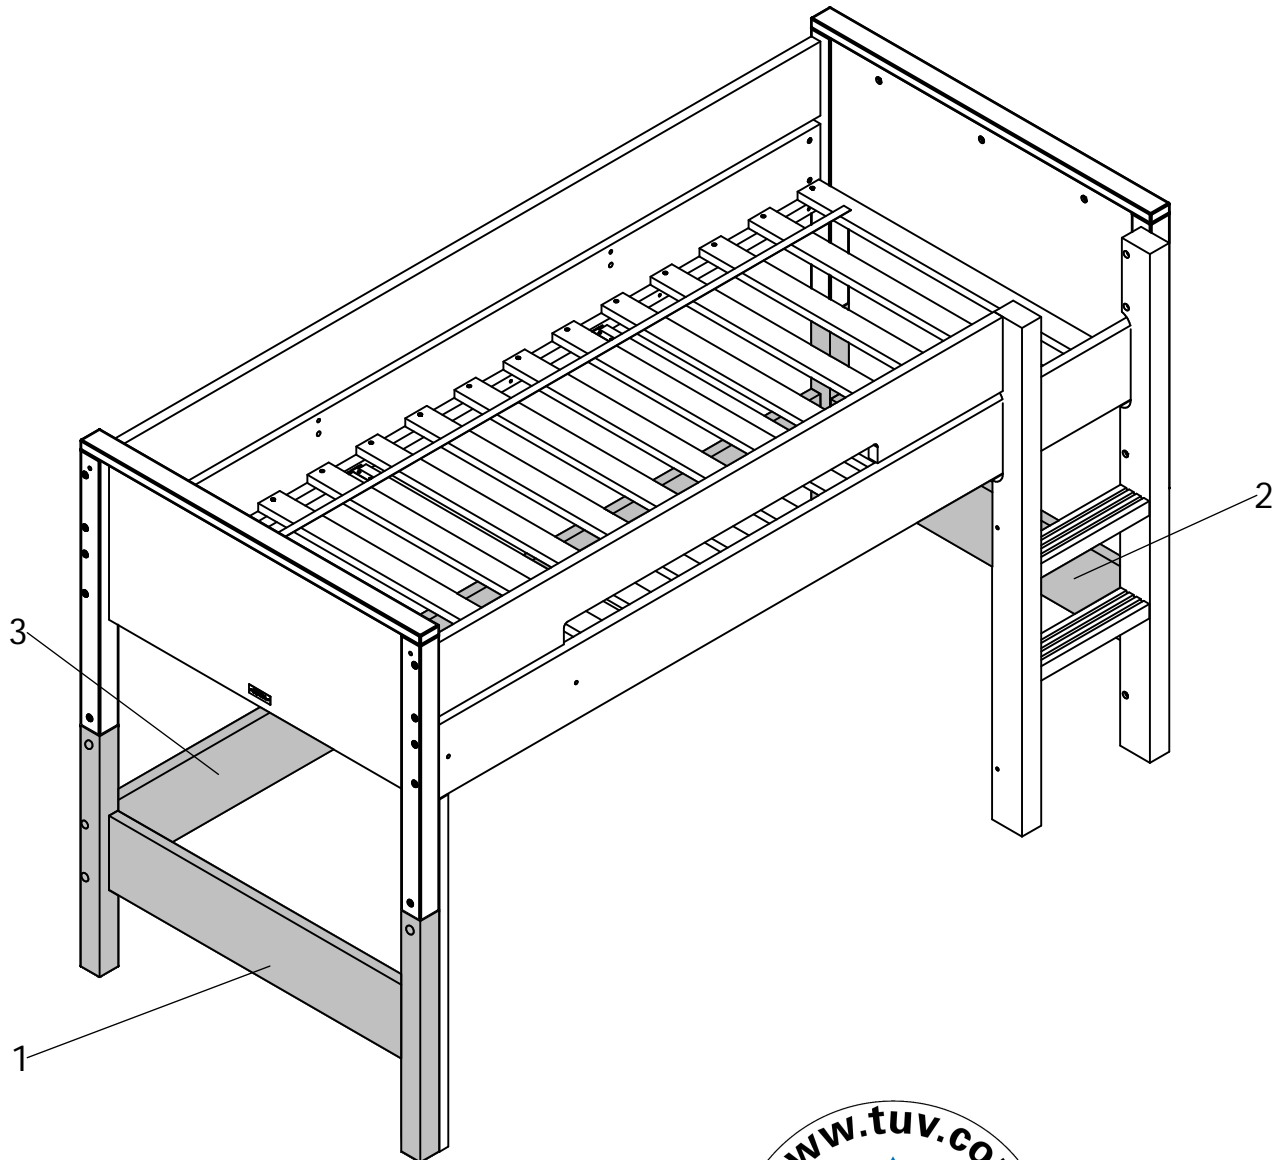

bopita®

ASSEMBLY INSTRUCTION
MONTAGE HANDLEIDING
MONTAGE ANLEITUNG
NOTICE DE MONTAGE
MANUAL DE MONTAJE

UK
NL
D
F
ESP

MODEL : COMBIFLEX
TYPE : SUPPORTSET HHS
COLOUR : WHITE
ART.CODE : 420146.11.

Distributor:

BOPITA
Edisonweg 3, 6662 NW Elst
The Netherlands

www.bopita.com