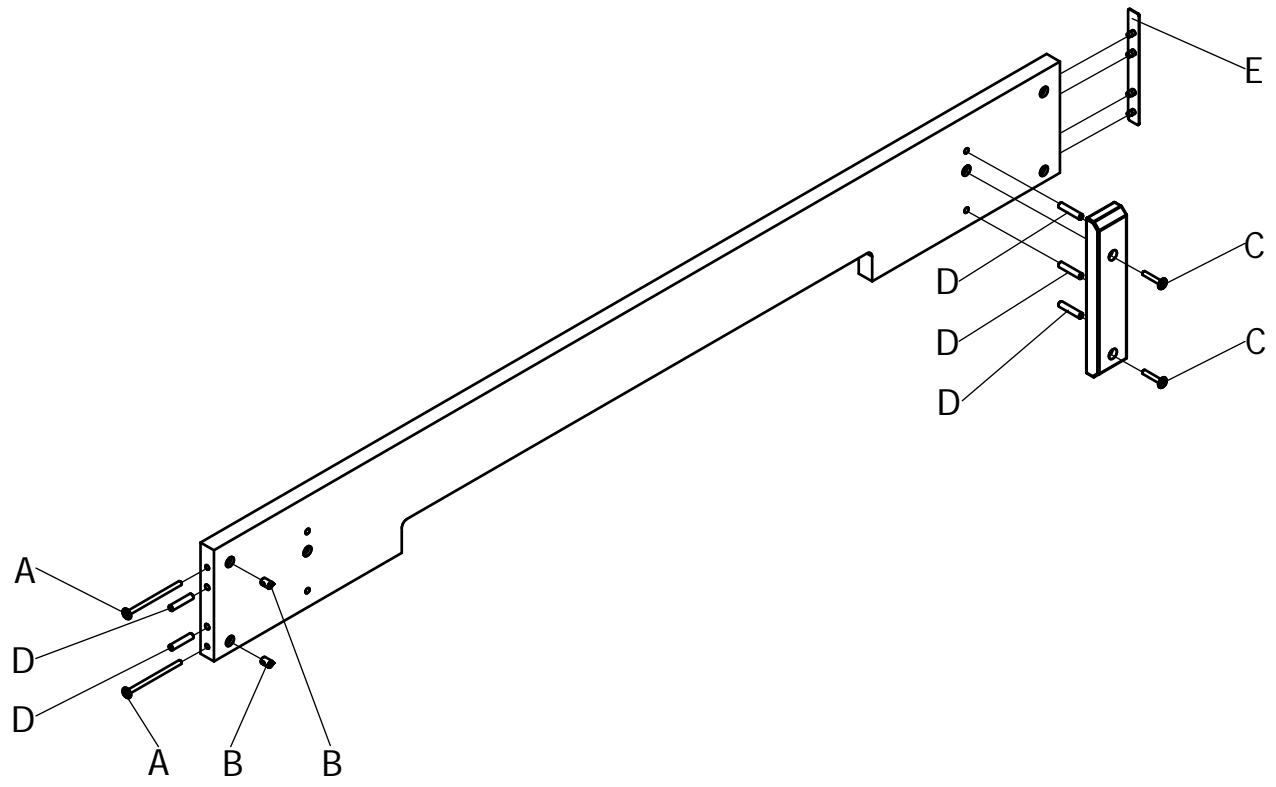

A 	B 	C 	D 	E 	F
M6X100 2X	M6 2X	M6X35 2X	Ø8X40 5X	1X	1X
artcode: 441028	artcode: 442004	artcode: 441013	artcode:	artcode:	artcode: 445001