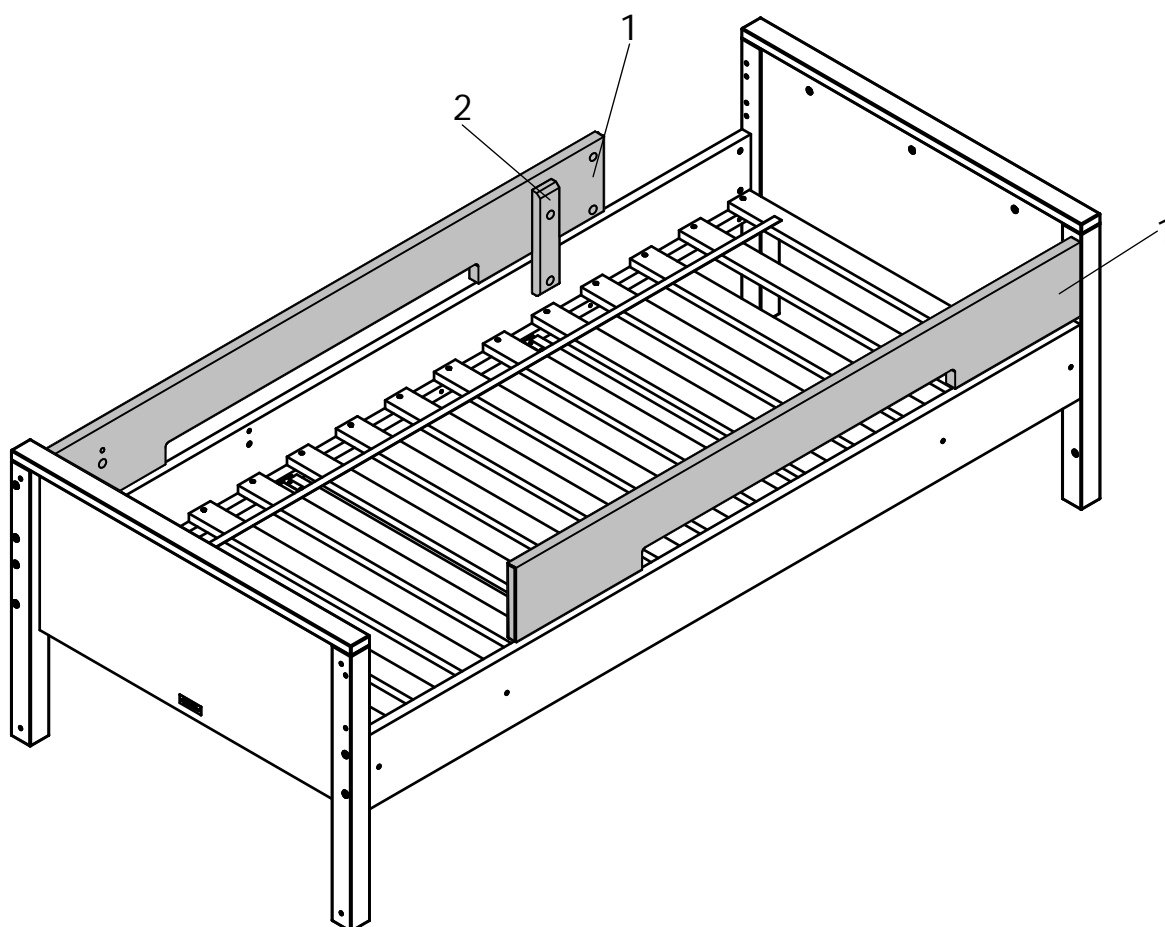

bopita®

ASSEMBLY INSTRUCTION
MONTAGE HANDLEIDING
MONTAGE ANLEITUNG
NOTICE DE MONTAGE
MANUAL DE MONTAJE

UK
NL
D
F
ESP

MODEL : COMBIFLEX
TYPE : PROTECTION SIDE
COLOUR : WHITE
ART.CODE : 412146.11.

Distributor:

BOPITA
Edisonweg 3, 6662 NW Elst
The Netherlands

www.bopita.com