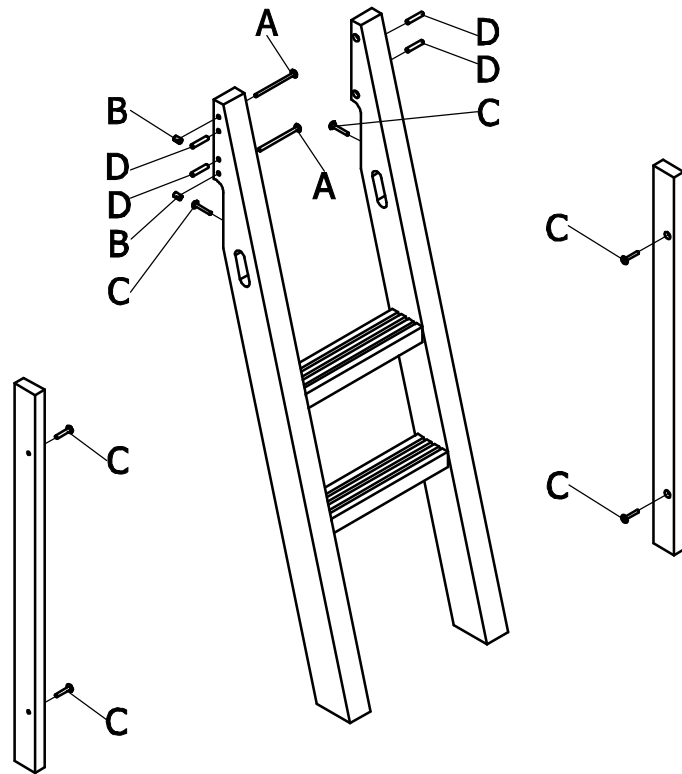

M6X100 2X artcode: 441028	M6 2X artcode: 442004	M6X35 6X artcode: 441013	Ø8X40 4X artcode:	1X artcode: 445001