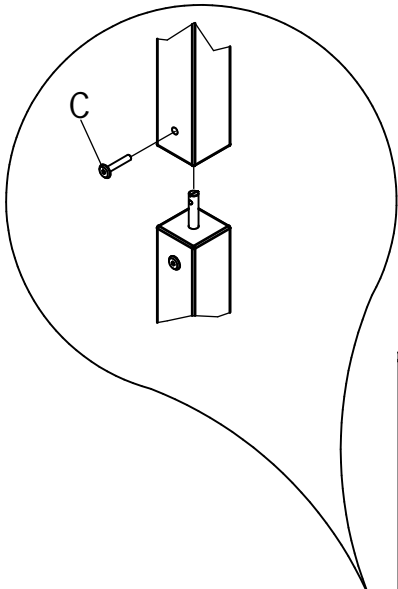

UK
NL
D
F
ESP

MODEL : COMBIFLEX
TYPE : SUPPORTSET HHS
COLOUR : WHITE
ART.CODE : 420146.11.

Distributor:

BOPITA
Edisonweg 3, 6662 NW Elst
The Netherlands

www.bopita.com

20.02.2012.

A 	B 	C 	D 	E 	F 
M6X100 4X	M6 4X	M6X35 8X	4X	Ø8X40 4X	4X 1X
artcode: 441028	artcode: 442004	artcode: 441013	artcode: 442013	artcode:	artcode: 445001