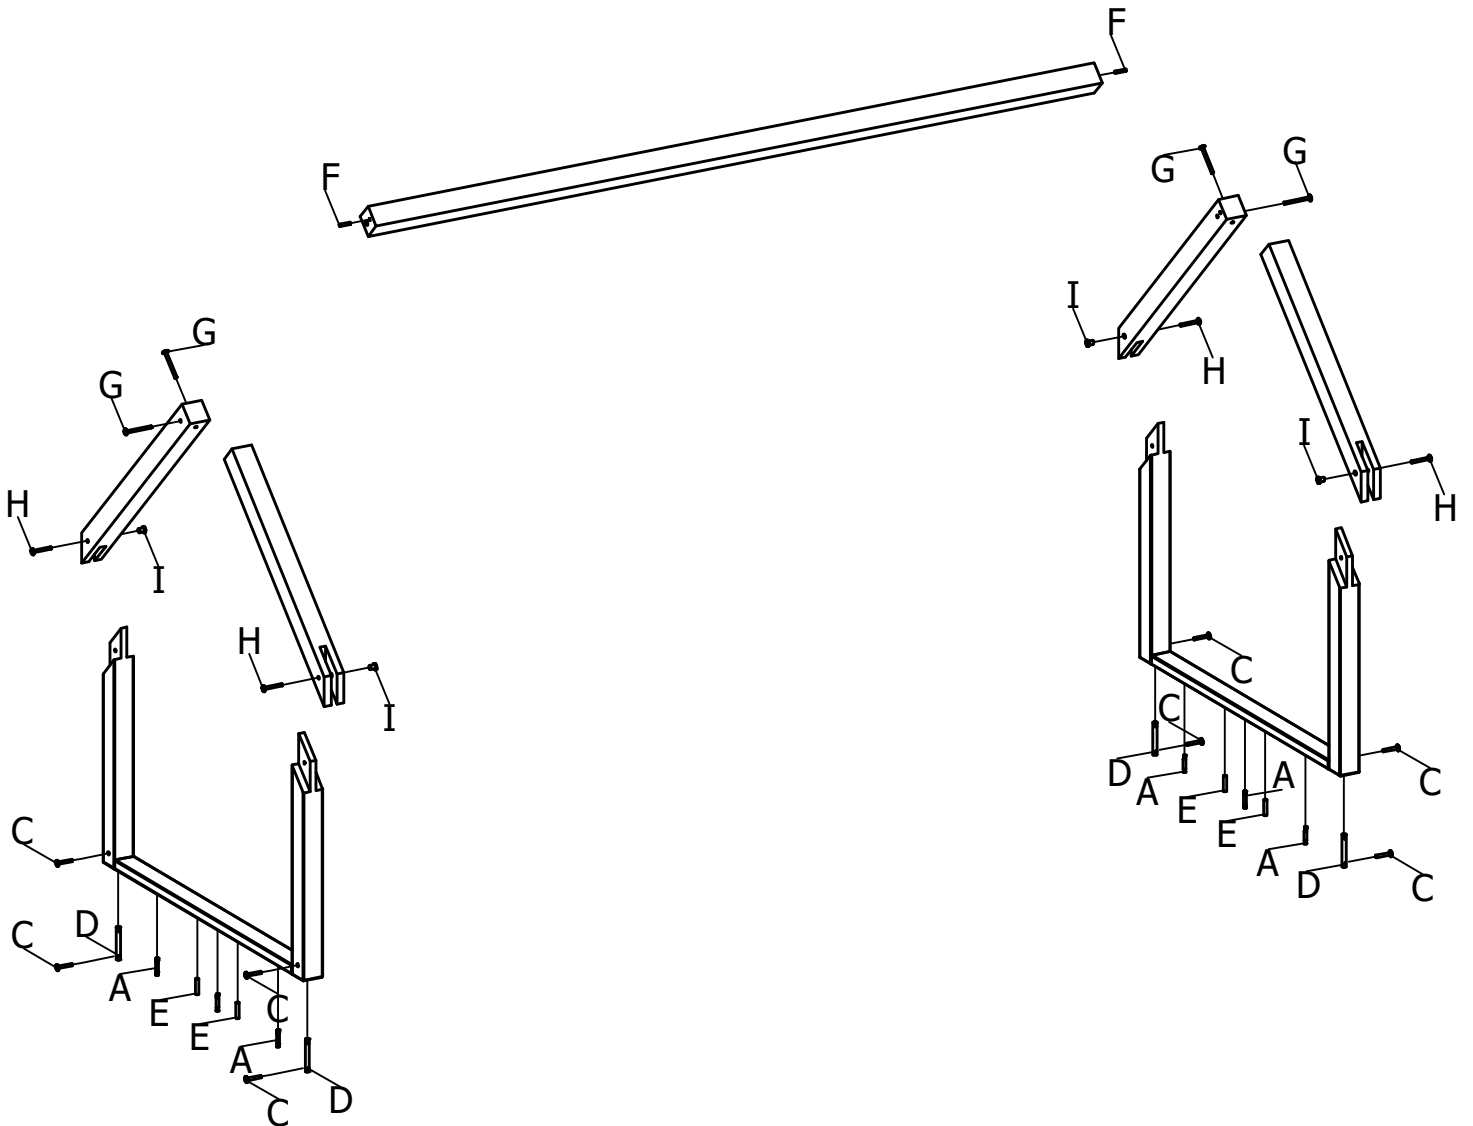

bopita®

ASSEMBLY INSTRUCTION
MONTAGE HANDLEIDING
MONTAGE ANLEITUNG
NOTICE DE MONTAGE
MANUAL DE MONTAJE

UK
NL
D
F
ESP

MODEL : COMBIFLEX
TYPE : HOME SET
COLOUR : WHITE
ART.CODE : 476146.11.

Distributor:

BOPITA
Edisonweg 3, 6662 NW Elst
The Netherlands

www.bopita.com

23.04.2019.

A	B	C	D	E	F
					
6X M6	6X M6	8X M6X35	4X Ø8X40	4X Ø6X30	2X
artcode: 444003	artcode: 444004	artcode: 441013	artcode: 442013	artcode:	artcode:
G	H	I	J	K	
					
M6X70 4X	M6X50 4X	M6 4X	SW4 1X	SW5 1X	
artcode: 441019	artcode: 441016	artcode: 442009	artcode: 445001	artcode: 445002	

OK!

NOT OK!

bopita®

ASSEMBLY INSTRUCTION
MONTAGE HANDLEIDING
MONTAGE ANLEITUNG
NOTICE DE MONTAGE
MANUAL DE MONTAJE

UK
NL
D
F
ESP

MODEL : COMBIFLEX
TYPE : BACKSIDE STRAIGHT
COLOUR : WHITE
ART.CODE : 410146.11.

Distributor:

BOPITA
Edisonweg 3, 6662 NW Elst
The Netherlands

www.bopita.com

20.02.2012.

A 	B 	C 	D 
M6X100 4X	M6 4X	Ø8X30 4X	1X
artcode: 441028	artcode: 442004	artcode:	artcode: 445001

bopita®

ASSEMBLY INSTRUCTION
MONTAGE HANDLEIDING
MONTAGE ANLEITUNG
NOTICE DE MONTAGE
MANUAL DE MONTAJE