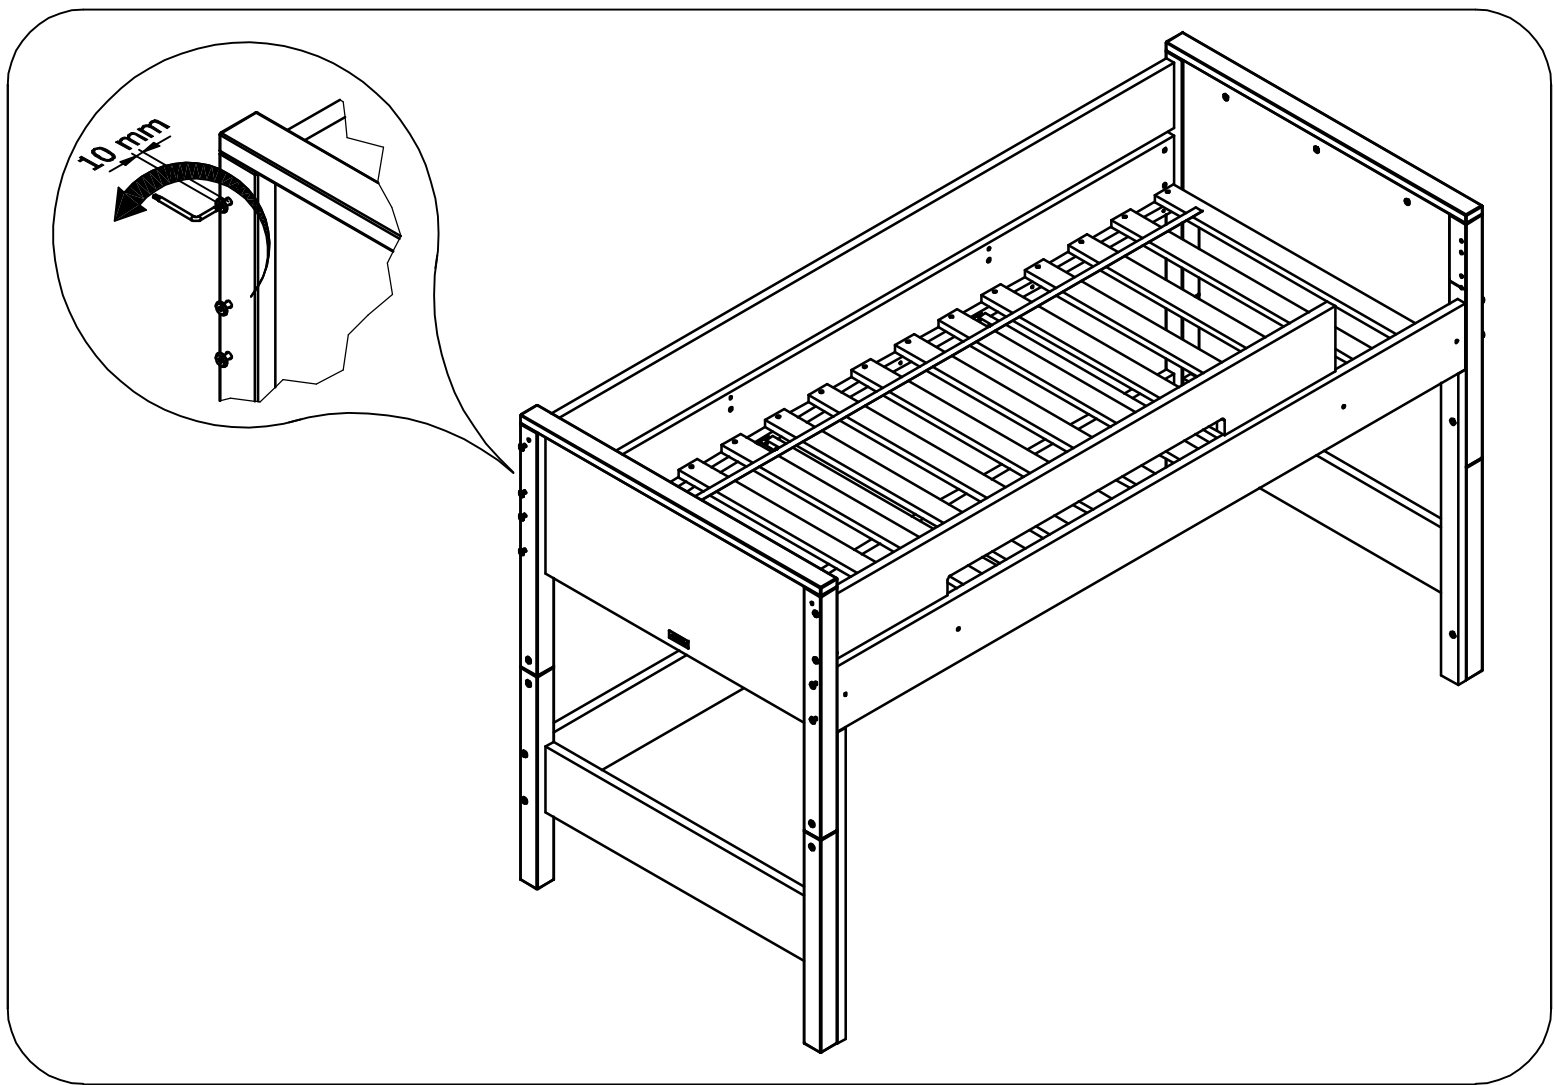

BOPITA
Edisonweg 3, 6662 NW Elst
The Netherlands

www.bopita.com

25.11.2013.

				
M6X100 2X artcode: 441028	M6 2X artcode: 442004	M6X35 6X artcode: 441013	Ø8X40 4X artcode:	1X artcode: 445001

bopita®

ASSEMBLY INSTRUCTION
MONTAGE HANDLEIDING
MONTAGE ANLEITUNG
NOTICE DE MONTAGE
MANUAL DE MONTAJE