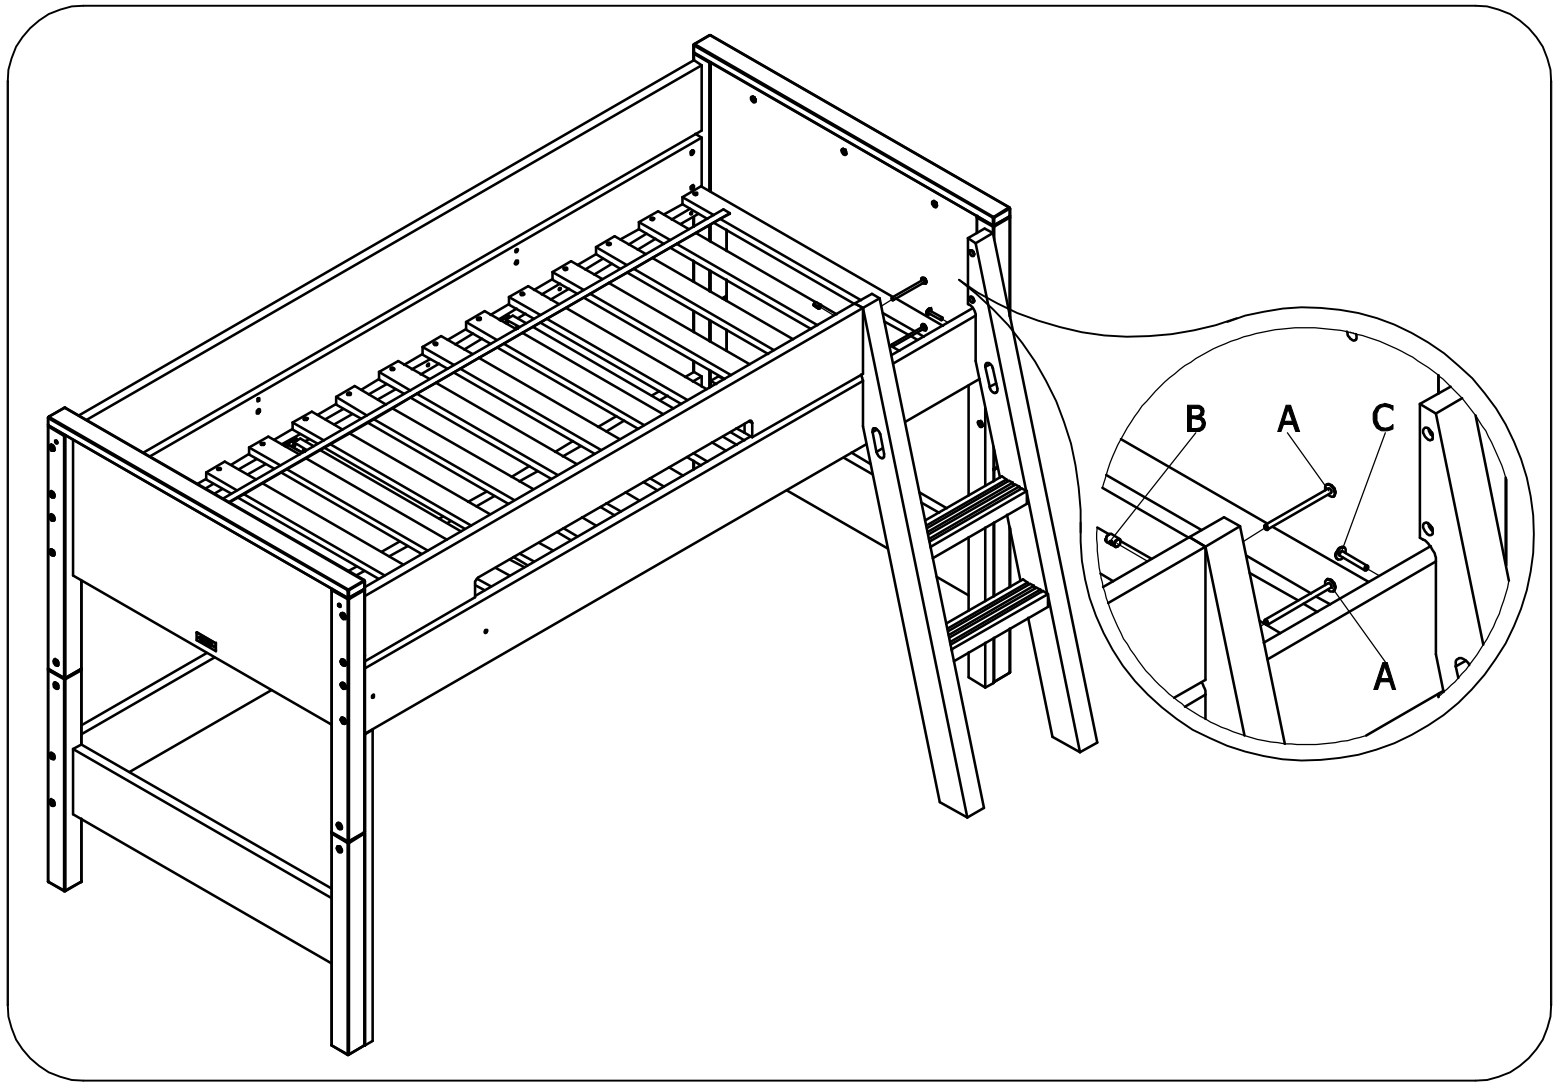

BOPITA
Edisonweg 3, 6662 NW Elst
The Netherlands

www.bopita.com

25.11.2013.

				
M6X100 2X artcode: 441028	M6 2X artcode: 442004	M6X35 6X artcode: 441013	Ø8X40 4X artcode:	1X artcode: 445001

bopita®

ASSEMBLY INSTRUCTION
MONTAGE HANDLEIDING
MONTAGE ANLEITUNG
NOTICE DE MONTAGE
MANUAL DE MONTAJE