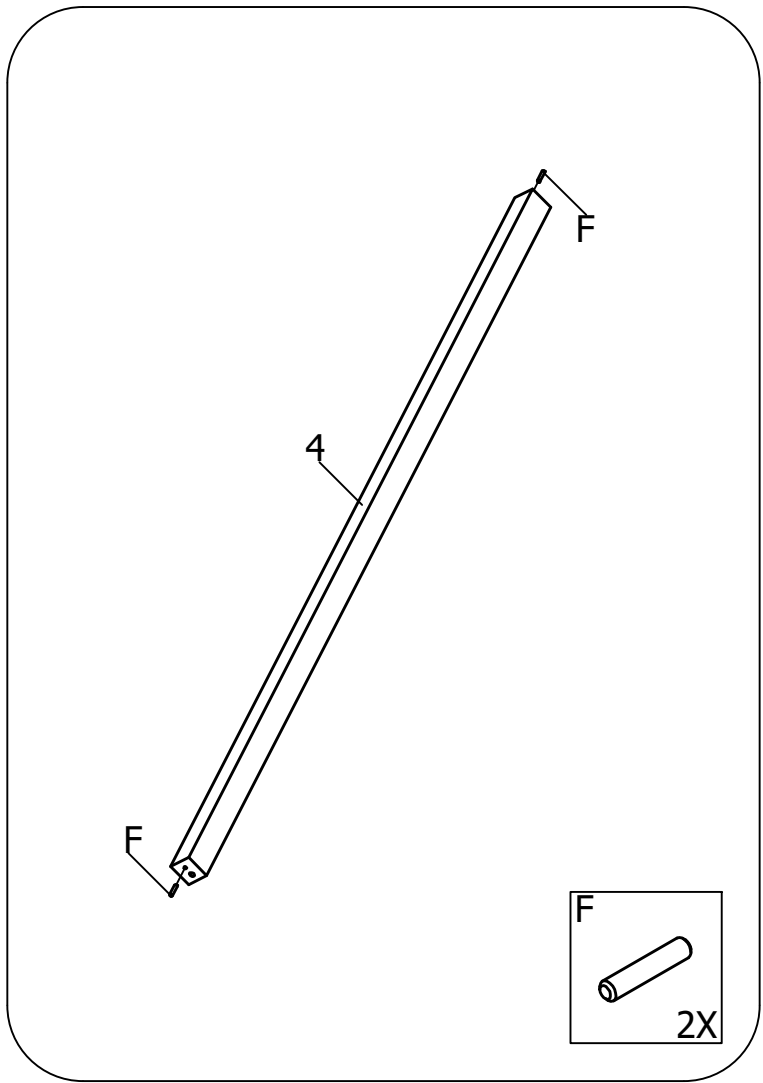

bopita®

ASSEMBLY INSTRUCTION
MONTAGE HANDLEIDING
MONTAGE ANLEITUNG
NOTICE DE MONTAGE
MANUAL DE MONTAJE

UK
NL
D
F
ESP

MODEL : COMBIFLEX
TYPE : HOME SET
COLOUR : WHITE
ART.CODE : 476146.11.

Distributor:

BOPITA
Edisonweg 3, 6662 NW Elst
The Netherlands

www.bopita.com

23.04.2019.

A	B	C	D	E	F
					
6X M6	6X M6	8X M6X35	4X Ø8X40	4X Ø6X30	2X
artcode: 444003	artcode: 444004	artcode: 441013	artcode: 442013	artcode:	artcode:
G	H	I	J	K	
					
M6X70 4X	M6X50 4X	M6 4X	SW4 1X	SW5 1X	
artcode: 441019	artcode: 441016	artcode: 442009	artcode: 445001	artcode: 445002	

OK!

NOT OK!

bopita®

ASSEMBLY INSTRUCTION
MONTAGE HANDLEIDING
MONTAGE ANLEITUNG
NOTICE DE MONTAGE
MANUAL DE MONTAJE

UK
NL
D
F
ESP

MODEL : COMBIFLEX
TYPE : BACKSIDE STRAIGHT
COLOUR : WHITE
ART.CODE : 410146.11.